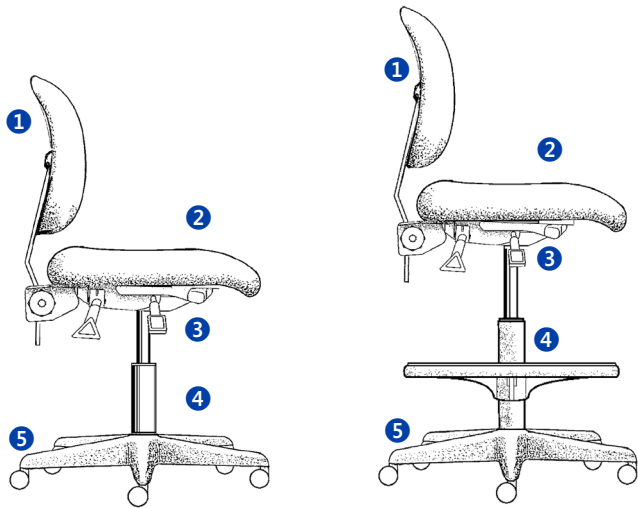

Ergo F ESD

Built for tough environments.

The ergo F ESD series provides the comfort of foam-fabric/vinyl chairs combined with the dependable performance of ergoCentric ESD seating. To allow electrical charge to pass through the chair, conductive fabric/vinyl is secured to copper bands within the seat where metal T-nuts are installed on the copper bands. Metal screws are used to connect the mechanism to the T-nuts which allows the charge to continue through the entire down to the conductive floor.

ergoCentric[®]
The science of sitting™

Ergo F ESD

[View Online](#)

Specialty Seating

Ergo F ESD 140 Tilt

Ergo F ESD 200 Tilt FR

Dual curve backrest

Dual density foam

Wide range of adjustments available

26" polished aluminium base

Footring available on ergo F ESD 200

Features

- 1 Backrest**
 - Fully upholstered dual curve backrest
 - 15 1/2" w x 13 1/2" h
- 2 Seat**
 - Dual density molded polyurethane foam
 - Seat pan 18 1/2" w x 17" d
- 3 Tilt mechanism**
 - Back height adjustment
 - Back angle adjustment
 - Seat tilt
- 4 Pneumatic lift**
 - 140mm knurled pneumatic lift (ergo F ESD 140 only)
 - seat height adjustment between 15 1/2"-21"
 - 200mm knurled pneumatic lift (ergo F ESD 200 only)
 - seat height adjustment between 20 1/2"-27 1/2"
- 5 Base and casters**
 - 26" polished aluminium base
 - 20" diameter ergoCentric height adjustable footring (ergo F ESD 200 only)
 - Dual wheel urethane ESD casters
 - Surface to ground resistance 105- 109 OHMS

[Contact Sales](#)

Options

- ESD arm options
- Seat size options
- Pneumatic lift height options
- 2 3/4" ESD glides
- Class 100 Cleanroom (available in vinyl only)

Upholstery options

- ESD Fabric, ESD Vinyl, ESD Frixion