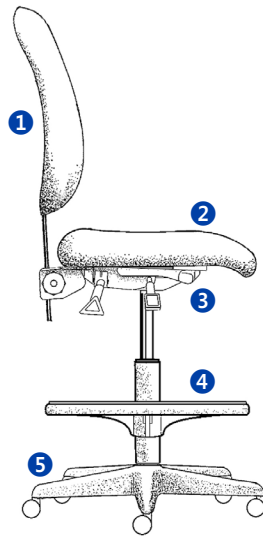

Ergo 2F ESD

Built for tough environments.

The ergo 2F ESD series provides the comfort of foam-fabric/vinyl chairs combined with the dependable performance of ergoCentric ESD seating. To allow electrical charge to pass through the chair, conductive fabric/vinyl is secured to copper bands within the seat where metal T-nuts are installed on the copper bands. Metal screws are used to connect the mechanism to the T-nuts which allows the charge to continue through the entire down to the conductive floor.

ergoCentric[®]
The science of sitting™

Ergo 2F ESD

[View Online](#)

Specialty Seating

Ergo 2F ESD 140 Tilt

Ergo 2F ESD 200 Tilt FR

Dual curve backrest

Dual density foam

Wide range of adjustments available

26" polished aluminium base

Footring available on ergo 2F ESD 200

Features

- 1 **Backrest**
 - Fully upholstered dual curve backrest
 - 17" w x 19" h
- 2 **Seat**
 - Dual density molded polyurethane foam
 - Seat pan 20"w x 19"d
- 3 **Tilt mechanism**
 - Back height adjustment
 - Back angle adjustment
 - Seat tilt
- 4 **Pneumatic lift**
 - 140mm knurled pneumatic lift (ergo 2F ESD 140 only)
 - seat height adjustment between 15 ½"-21"
 - 200mm knurled pneumatic lift (ergo 2F ESD 200 only)
 - seat height adjustment between 20 ½"-27 ½"
- 5 **Base and casters**
 - 26" polished aluminium base
 - 20" diameter ergoCentric height adjustable footring (ergo 2F ESD 200 only)
 - Dual wheel urethane ESD casters
 - Surface to ground resistance 105- 109 OHMS

[Contact Sales](#)

Options

- ESD arm options
- Seat size options
- Pneumatic lift height options
- 2 ¼" ESD glides
- Class 100 Cleanroom (available in vinyl only)

Upholstery options

- ESD Fabric, ESD Vinyl, ESD Frixion