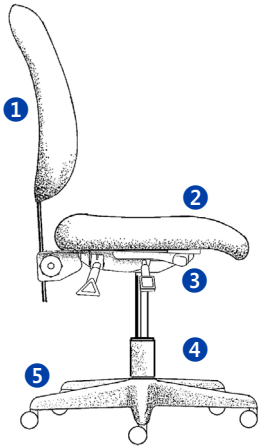

Ergo 2F ESD

Built for tough environments.

The ergo 2F ESD series provides the comfort of foam-fabric/vinyl chairs combined with the dependable performance of ergoCentric ESD seating. To allow electrical charge to pass through the chair, conductive fabric/vinyl is secured to copper bands within the seat where metal T-nuts are installed on the copper bands. Metal screws are used to connect the mechanism to the T-nuts which allows the charge to continue through the entire down to the conductive floor.

ergoCentric[®]
The science of sitting™

Ergo 2F ESD

[View Online](#)

Specialty Seating

Ergo 2F ESD 140 Tilt

Ergo 2F ESD 200 Tilt FR

Dual curve backrest

Dual density foam

Wide range of adjustments available

26" polished aluminium base

Footring available on ergo 2F ESD 200

Features

- 1 **Backrest**
 - Fully upholstered dual curve backrest
 - 17" w x 19" h
- 2 **Seat**
 - Dual density molded polyurethane foam
 - Seat pan 20"w x 19"d
- 3 **Tilt mechanism**
 - Back height adjustment
 - Back angle adjustment
 - Seat tilt
- 4 **Pneumatic lift**
 - 140mm knurled pneumatic lift (ergo 2F ESD 140 only)
 - seat height adjustment between 15 ½"-21"
 - 200mm knurled pneumatic lift (ergo 2F ESD 200 only)
 - seat height adjustment between 20 ½"-27 ½"
- 5 **Base and casters**
 - 26" polished aluminium base
 - 20" diameter ergoCentric height adjustable footring (ergo 2F ESD 200 only)
 - Dual wheel urethane ESD casters
 - Surface to ground resistance 105- 109 OHMS