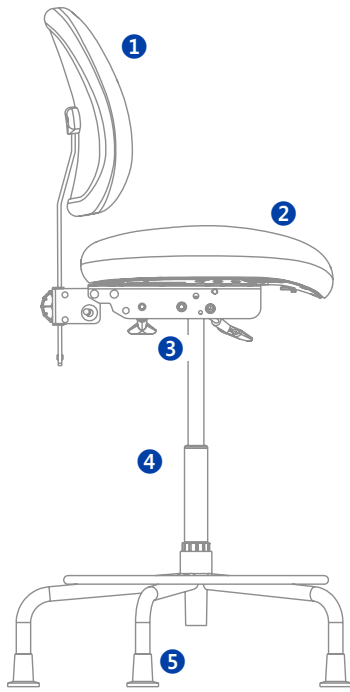

Industrial F

Speciality Seating

[View Online](#)

Features

1. **1** Backrest
   - Fully upholstered dual curve backrest
   - 15 1/2" w x 13 1/2" h
2. **2** Seat
   - Dual density molded polyurethane foam
   - Seat pan 18 1/2" w x 17" d
3. **3** Standard mechanisms
   - Back height adjustment
   - Back angle adjustment
   - Back pivot
4. **4** Pneumatic lift
   - 200mm knurled pneumatic lift (seat height adjustment between 21"-33 1/2")
5. **5** Base and glides
   - 22" chrome base with 18" round tube foot ring (8 1/2" foot ring height)
   - 24" chrome base with 20" round tube foot ring (8 1/2" foot ring height)
   - 1/2" industrial glides
   - Footrest heights: 7", 9 1/2"

Options

- Glass reinforced nylon back cap II (fabric upholstery)
- Back trim
- Memory or triple density foam
- Seat size options
- Single or dual wheel nylon or urethane casters (adds 1" to seat height)
- Lock-on or lock-off urethane casters (adds 1 1/2" to seat height)
- 2 1/4" glides (adds 1 1/2" to seat height)
- Anti static (available in fabric and vinyl)
- Class 100 Cleanroom (available in vinyl only)
- IC+ (available with back cap option only)

Warranty

5 years*

- Original purchaser
- Defects and functional failure of materials up to a weight of 280 lbs
- Mechanisms, arms, foam, fabric, vinyl, PVC-free (vinyl-like) upholstery – with the exception of silica upholstery

10 years*

- IC+: Cracking, punctures and tears and use of Rescue, Virox 5, Cavicide, Wex-Cide and bleach cleaning agents when used in accordance with the cleaning agents' labeled instructions

* Includes labor costs.

[Contact Sales](#)