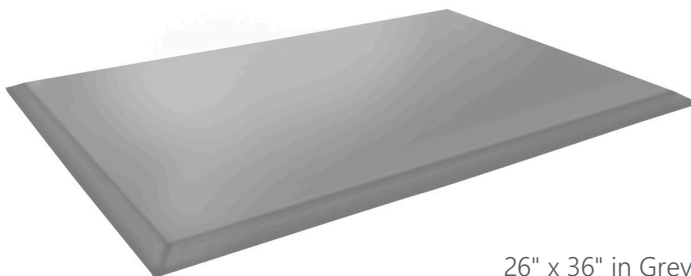

Anti-Fatigue Mats

Reduce fatigue
throughout the workday.

Anti-Fatigue Mats

Anti-Fatigue Mats are designed to reduce fatigue that is caused by standing for long periods on hard surfaces. Our well designed mats can help reduce stress placed on the feet, knees and back. The mats support the entire foot surface (no wobbling or sinking from high heel shoes). This surface also allows users to shift their weight evenly along the surface without any bottoming. Mats have a one-piece construction with a no-trip beveled edge design that will never curl.

18" x 24" in Black

26" x 36" in Grey

Features

- Available in the following sizes:
 - 18" x 22" Companion Size
 - 18" x 24"
 - 24" x 36"
- Puncture, tear, stain and dirt resistant
- Advanced Polyurethane Technology™ (APT)
- Non-slip top and bottom with no-trip beveled edge
- Safe, non-toxic and latex-free (No PVC or BPA's)
- Flame resistant up to 200° C
- Dimensions: ¾" thick
- Available in black or grey
- Made from 100% pure polyurethane, to dramatically reduce electrostatic transmissions