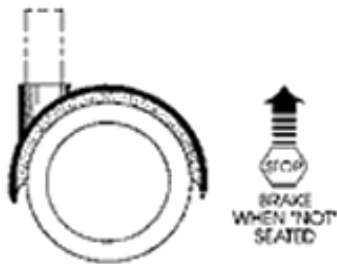

### Lock Off Urethane Casters [LOF]

- 2.25" Caster with Steel stem
- Nylon body
- Dual nylon wheels
- Brakes

Safety Feature - ideal on tile floors, when operator weight is off the chair, a brake is applied to prevent the chair from rolling away.

- Available in ESD